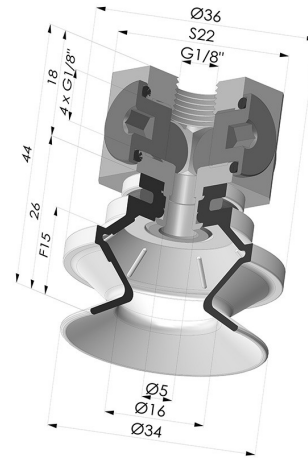

TECHNICAL INFORMATION

Range :	Suction cup
Category :	With bellows
Series :	91
Height (in mm) :	44
Shape :	1.5 Bellows
Contact lip diameter :	34 mm
inner barrel diameter :	Female G1/8"
Number of bellows :	1.5 Bellows
Horizontal force :	38 N
Vertical force :	19 N
Arrow :	15 mm

Variants:

Variant reference:
91 31NI 18D-3-BD

- Color: Black
- Matter: Nitrile

Variant reference:
91 31SL 18D-3-BD

- Color: Red food-grade CE certification
- Matter: Silicone
- Shore Hardness: SH60

Variant reference:
91 31SLT 18D-3-BD

- Color: Translucent
- CE food certified
- Matter: Silicone
- Shore Hardness: SH60

Related products:

Bellows Suction Cup 1.5 folds Series 91, Ø 35 mm
 Product reference: 91 31-- A

Separable Female Fitting 1/8G - with 5 Outputs
 Product reference: 9M18-3