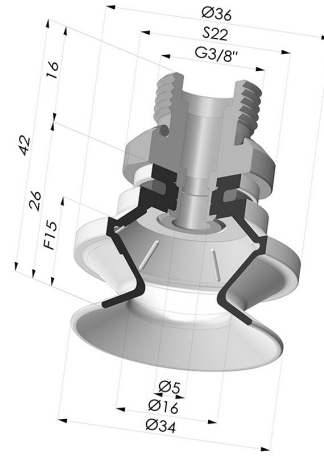

TECHNICAL INFORMATION

Range :	Suction cup
Category :	With bellows
Series :	91
Height (in mm) :	42
Shape :	1.5 Bellows
Contact lip diameter :	34 mm
inner barrel diameter :	Male G3/8"
Number of bellows :	1.5 Bellows
Horizontal force :	38 N
Vertical force :	19 N
Arrow :	15 mm

Variants:

Variant reference:
91 31NI 38D-2
 • Color: Black
 • Matter: Nitrile

Variant reference:
91 31SL 38D-2
 • Color: Red food-grade CE certification
 • Matter: Silicone
 • Shore Hardness: SH60

Variant reference:
91 31SLT 38D-2
 • Color: Translucent
 • CE food certified
 • Matter: Silicone
 • Shore Hardness: SH60

Related products:

Bellows Suction Cup 1.5 folds Series 91, Ø 35 mm
 Product reference: 91 31-- A

Separable Male Fitting 3/8G
 Product reference: 9M38-2