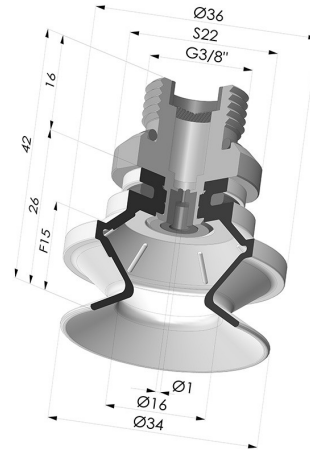

**TECHNICAL INFORMATION**

<b>Range :</b>	Suction cup
<b>Category :</b>	With bellows
<b>Series :</b>	91
<b>Height (in mm) :</b>	42
<b>Shape :</b>	1.5 Bellows
<b>Contact lip diameter :</b>	34 mm
<b>inner barrel diameter :</b>	Male G1/8"
<b>Number of bellows :</b>	1.5 Bellows
<b>Horizontal force :</b>	38 N
<b>Vertical force :</b>	19 N
<b>Arrow :</b>	15 mm

**Variants:**

Variant reference:  
**91 31NI 38D-2-GIC**

- Color: Black
- Matter: Nitrile

Variant reference:  
**91 31SL 38D-2-GIC**

- Color: Red food-grade CE certification
- Matter: Silicone
- Shore Hardness: SH60

Variant reference:  
**91 31SLT 38D-2-GIC**

- Color: Translucent
- CE food certified
- Matter: Silicone
- Shore Hardness: SH60

**Related products:**

**Bellows Suction Cup 1.5 folds Series 91, Ø 35 mm**  
 Product reference: 91 31-- A

**Separable Male Fitting 3/8G - with Spray Nozzle**  
 Product reference: 9M38-2-GIC