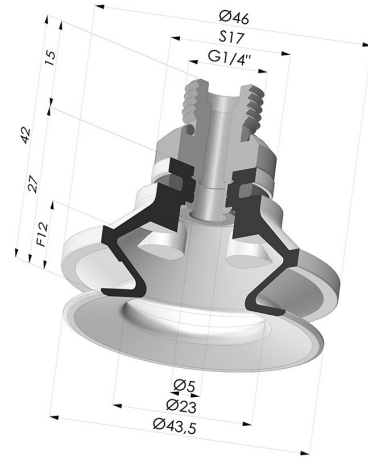

**TECHNICAL INFORMATION**

- Range :** Suction cup  
**Category :** With bellows  
**Series :** 91  
**Shape :** 1.5 Bellows  
**Contact lip diameter :** 40 mm  
**Number of bellows :** 1.5 Bellows  
**Horizontal force :** 57 N  
**Vertical force :** 28.5 N  
**Arrow :** 12 mm

**Variants:**

Variant reference:

**91 40NI 14D-2**

- Color: Black
- Matter: Nitrile
- Shore Hardness: SH50

Variant reference:

**91 40NR 14D-2**

- Color: Gray
- Matter: Natural rubber
- Shore Hardness: SH50

Variant reference:

Variant reference:

**91 40MNT 14D-2**

- Color: Bordeaux
- Matter: Non-staining material
- Shore Hardness: SH60

**Related products:**

**Bellows Suction Cup 1.5 folds Series 91, Ø 40 mm**

Product reference: 91 40-- A

**Separable Male Fitting 1/4G**

Product reference: 9M14-2