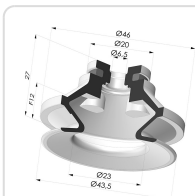

**TECHNICAL INFORMATION**

- Range :** Suction cup  
**Category :** With bellows  
**Series :** 91  
**Shape :** 1.5 Bellows  
**Contact lip diameter :** 40 mm  
**Number of bellows :** 1.5 Bellows  
**Horizontal force :** 57 N  
**Vertical force :** 28.5 N  
**Arrow :** 12 mm

**91 40SL 14D-2**

- Color: Red food-grade CE certification
- Matter: Silicone
- Shore Hardness: SH60

Variant reference:

**91 40SLT 14D-2**

- Color: Translucent
- CE food certified
- Matter: Silicone
- Shore Hardness: SH60

Variant reference:

**91 40MNT 14D-2**

- Color: Bordeaux
- Matter: Non-staining material
- Shore Hardness: SH60

**Related products:**

**Bellows Suction Cup 1.5 folds Series 91, Ø 40 mm**

Product reference: 91 40-- A

**Separable Male Fitting 1/4G**

Product reference: 9M14-2