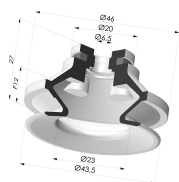

TECHNICAL INFORMATION

- Range :** Suction cup
Category : With bellows
Series : 91
Height (in mm) : 42
Height (in mm) : 42
Shape : 1.5 Bellows
Contact lip diameter : 40 mm
inner barrel diameter : Male G1/4"
Number of bellows : 1.5 Bellows
Horizontal force : 57 N
Vertical force : 28.5 N
Arrow : 12 mm

- Color: Bordeaux
- Matter: Non-staining material
- Shore Hardness: SH60

Variant reference:
91 40TPU 14D-2-F

- Color: Translucent
- Matter: Thermoplastic
- Shore Hardness: SH70

Related products:

Bellows Suction Cup 1.5 folds Series 91, Ø 40 mm

Product reference: 91 40-- A

Separable Male Fitting 1/4G - with Filter

Product reference: 9M14-2-F