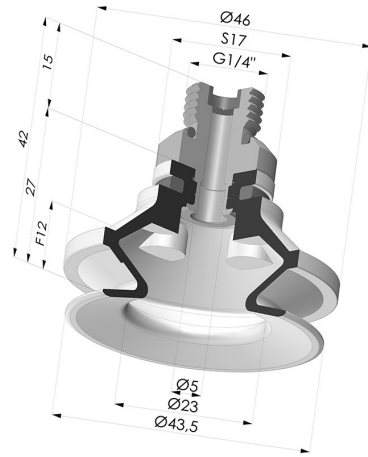

TECHNICAL INFORMATION

- Range :** Suction cup
Category : With bellows
Series : 91
Height (in mm) : 42
Height (in mm) : 42
Shape : 1.5 Bellows
Contact lip diameter : 40 mm
inner barrel diameter : Male G1/4"
Number of bellows : 1.5 Bellows
Horizontal force : 57 N
Vertical force : 28.5 N
Arrow : 12 mm

Variants:

Variant reference:
91 40NI 14D-2-F

- Color: Black
- Matter: Nitrile
- Shore Hardness: SH50

Variant reference:
91 40NR 14D-2-F

- Color: Gray
- Matter: Natural rubber
- Shore Hardness: SH50

Variant reference:
91 40SL 14D-2-F

- Color: Bordeaux
- Matter: Non-staining material
- Shore Hardness: SH60

Variant reference:
91 40TPU 14D-2-F

- Color: Translucent
- Matter: Thermoplastic
- Shore Hardness: SH70

Related products:

Bellows Suction Cup 1.5 folds Series 91, Ø 40 mm

Product reference: 91 40-- A

Separable Male Fitting 1/4G - with Filter

Product reference: 9M14-2-F