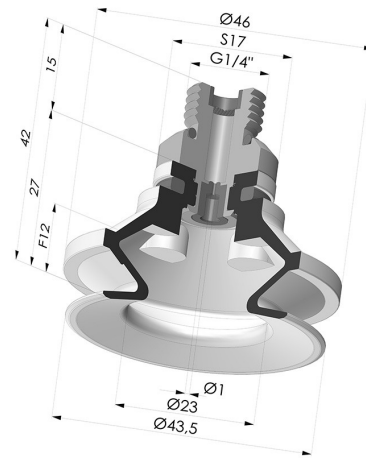

**TECHNICAL INFORMATION**

<b>Range :</b>	Suction cup
<b>Category :</b>	With bellows
<b>Series :</b>	91
<b>Height (in mm) :</b>	42
<b>Shape :</b>	1.5 Bellows
<b>Contact lip diameter :</b>	43.5 mm
<b>inner barrel diameter :</b>	G1/4"
<b>Number of bellows :</b>	1.5 Bellows
<b>Horizontal force :</b>	62.04 N
<b>Vertical force :</b>	31.02 N
<b>Arrow :</b>	12 mm

**Variants:**

Variant reference:  
**91 40NI 14D-2-GIC**

- Color: Black
- Matter: Nitrile
- Shore Hardness: SH50

Variant reference:  
**91 40SL 14D-2-GIC**

- Color: Red food-grade CE certification
- Matter: Silicone
- Shore Hardness: SH60

Variant reference:  
**91 40SLT 14D-2-GIC**

- Color: Translucent
- CE food certified
- Matter: Silicone
- Shore Hardness: SH60

**Related products:**

**Bellows Suction Cup 1.5 folds Series 91, Ø 40 mm**  
 Product reference: 91 40-- A

**Separable Male Fitting 1/4G - with Spray Nozzle**  
 Product reference: 9M14-2-GIC