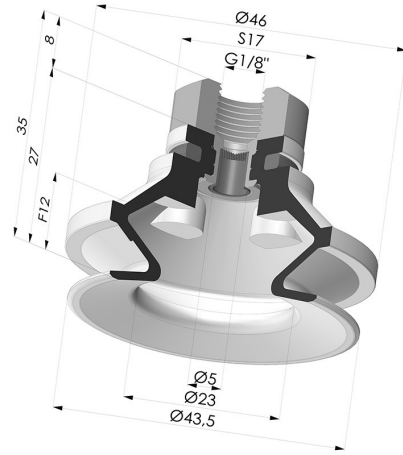

TECHNICAL INFORMATION

Range :	Suction cup
Category :	With bellows
Series :	91
Height (in mm) :	35
Shape :	1.5 Bellows
Contact lip diameter :	40 mm
inner barrel diameter :	Female G1/8"
Number of bellows :	1.5 Bellows
Horizontal force :	57 N
Vertical force :	28.5 N
Arrow :	12 mm

Variants:

Variant reference:
91 40NI 18D-2-F

- Color: Black
- Matter: Nitrile
- Shore Hardness: SH50

Variant reference:
91 40SL 18D-2-F

- Color: Red food-grade CE certification
- Matter: Silicone
- Shore Hardness: SH60

Variant reference:
91 40TPU 18D-2-F

- Color: Translucent
- Matter: Thermoplastic
- Shore Hardness: SH70

Related products:

Bellows Suction Cup 1.5 folds Series 91, Ø 40 mm

Product reference: 91 40-- A

Separable Female Fitting 1/8G - with Filter