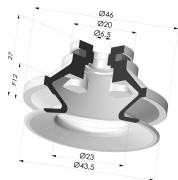

TECHNICAL INFORMATION

Range :	Suction cup
Category :	With bellows
Series :	91
Height (in mm) :	35
Shape :	1.5 Bellows
Contact lip diameter :	40 mm
inner barrel diameter :	Female G1/8"
Number of bellows :	1.5 Bellows
Horizontal force :	57 N
Vertical force :	28.5 N
Arrow :	12 mm

Variant reference:
91 40TPU 18D-2-F

- Color: Translucent
- Matter: Thermoplastic
- Shore Hardness: SH70

Related products:

Bellows Suction Cup 1.5 folds Series 91, Ø 40 mm

Product reference: 91 40-- A

Separable Female Fitting 1/8G - with Filter