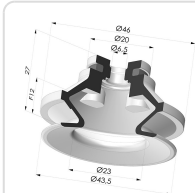

**TECHNICAL INFORMATION**

<b>Range :</b>	Suction cup
<b>Category :</b>	With bellows
<b>Series :</b>	91
<b>Height (in mm) :</b>	35
<b>Shape :</b>	1.5 Bellows
<b>Contact lip diameter :</b>	40 mm
<b>inner barrel diameter :</b>	Female G1/8"
<b>Number of bellows :</b>	1.5 Bellows
<b>Horizontal force :</b>	57 N
<b>Vertical force :</b>	28.5 N
<b>Arrow :</b>	12 mm

**Variants:**

Variant reference:  
**91 40NI 18D-2-GIC**

- Color: Black
- Matter: Nitrile
- Shore Hardness: SH50

Variant reference:  
**91 40SL 18D-2-GIC**

- Color: Red food-grade CE certification
- Matter: Silicone
- Shore Hardness: SH60

Variant reference:  
**91 40SLT 18D-2-GIC**

- Color: Translucent
- CE food certified
- Matter: Silicone
- Shore Hardness: SH60

**Related products:**

**Bellows Suction Cup 1.5 folds Series 91, Ø 40 mm**

Product reference: 91 40-- A