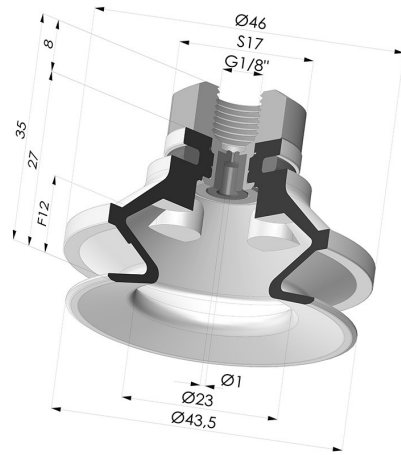

**TECHNICAL INFORMATION**

<b>Range :</b>	Suction cup
<b>Category :</b>	With bellows
<b>Series :</b>	91
<b>Height (in mm) :</b>	35
<b>Shape :</b>	1.5 Bellows
<b>Contact lip diameter :</b>	40 mm
<b>inner barrel diameter :</b>	Female G1/8"
<b>Number of bellows :</b>	1.5 Bellows
<b>Horizontal force :</b>	57 N
<b>Vertical force :</b>	28.5 N
<b>Arrow :</b>	12 mm

**Variants:**

Variant reference:  
**91 40NI 18D-2-GIC**

- Color: Black
- Matter: Nitrile
- Shore Hardness: SH50

Variant reference:  
**91 40SL 18D-2-GIC**

- Color: Red food-grade CE certification
- Matter: Silicone
- Shore Hardness: SH60

Variant reference:  
**91 40SLT 18D-2-GIC**

- Color: Translucent
- CE food certified
- Matter: Silicone
- Shore Hardness: SH60

**Related products:**

**Bellows Suction Cup 1.5 folds Series 91, Ø 40 mm**

Product reference: 91 40-- A

**Separable Female Fitting 1/8G - with Spray Nozzle**

Product reference: 9M18-2-GIC