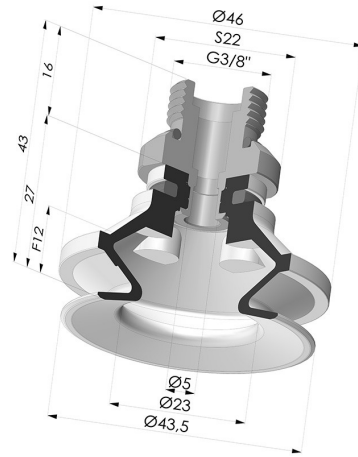

TECHNICAL INFORMATION

Range :	Suction cup
Category :	With bellows
Series :	91
Height (in mm) :	43
Shape :	1.5 Bellows
Contact lip diameter :	40 mm
inner barrel diameter :	Male G3/8"
Number of bellows :	1.5 Bellows
Horizontal force :	57 N
Vertical force :	28.5 N
Arrow :	12 mm

Variants:

Variant reference:

91 40NI 38D-2

- Color: Black
- Matter: Nitrile
- Shore Hardness: SH50

Variant reference:

91 40NR 38D-2

- Color: Gray
- Matter: Natural rubber
- Shore Hardness: SH50

Variant reference:

91 40SL 38D-2

- Color: Red food-grade CE certification
- Matter: Silicone
- Shore Hardness: SH60

Variant reference:

91 40SLT 38D-2

- Color: Translucent
- CE food certified
- Matter: Silicone
- Shore Hardness: SH60

Variant reference:

91 40MNT 38D-2

- Color: Bordeaux
- Matter: Non-staining material
- Shore Hardness: SH60

Related products:

Bellows Suction Cup 1.5 folds Series 91, Ø 40 mm

Product reference: 91 40-- A

Separable Male Fitting 3/8G