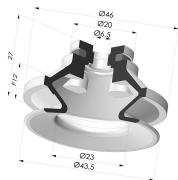

TECHNICAL INFORMATION

Range :	Suction cup
Category :	With bellows
Series :	91
Height (in mm) :	43
Shape :	1.5 Bellows
Contact lip diameter :	40 mm
inner barrel diameter :	Male G3/8"
Number of bellows :	1.5 Bellows
Horizontal force :	57 N
Vertical force :	28.5 N
Arrow :	12 mm

91 40SL 38D-2

- Color: Red food-grade CE certification
- Matter: Silicone
- Shore Hardness: SH60

Variant reference:

91 40SLT 38D-2

- Color: Translucent
- CE food certified
- Matter: Silicone
- Shore Hardness: SH60

Variant reference:

91 40MNT 38D-2

- Color: Bordeaux
- Matter: Non-staining material
- Shore Hardness: SH60

Related products:

Bellows Suction Cup 1.5 folds Series 91, Ø 40 mm

Product reference: 91 40-- A

Separable Male Fitting 3/8G