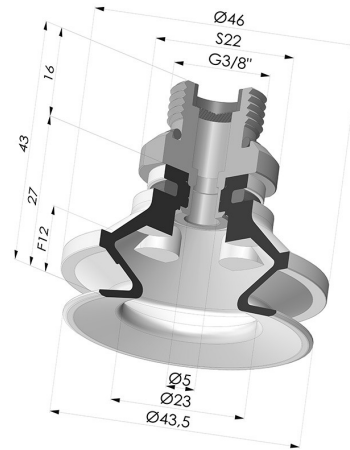

TECHNICAL INFORMATION

Range :	Suction cup
Category :	With bellows
Series :	91
Height (in mm) :	43
Shape :	1.5 Bellows
Contact lip diameter :	40 mm
inner barrel diameter :	Male G3/8"
Number of bellows :	1.5 Bellows
Horizontal force :	57 N
Vertical force :	28.5 N
Arrow :	12 mm

Variants:

Variant reference:
91 40NI 38D-2-F

- Color: Black
- Matter: Nitrile
- Shore Hardness: SH50

Variant reference:
91 40SL 38D-2-F

- Color: Red food-grade CE certification
- Matter: Silicone
- Shore Hardness: SH60

Variant reference:
91 40SLT 38D-2-F

- Color: Translucent
- CE food certified
- Matter: Silicone
- Shore Hardness: SH60

Related products:

Bellows Suction Cup 1.5 folds Series 91, Ø 40 mm
 Product reference: 91 40-- A

Separable Male Fitting 3/8G - with Filter
 Product reference: 9M38-2-F