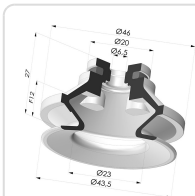

TECHNICAL INFORMATION

Range :	Suction cup
Category :	With bellows
Series :	91
Height (in mm) :	43
Shape :	1.5 Bellows
Contact lip diameter :	40 mm
inner barrel diameter :	Male G3/8"
Number of bellows :	1.5 Bellows
Horizontal force :	57 N
Vertical force :	28.5 N
Arrow :	12 mm

Variants:

Variant reference:
91 40NI 38D-2-GIC

- Color: Black
- Matter: Nitrile
- Shore Hardness: SH50

Variant reference:
91 40SL 38D-2-GIC

- Color: Red food-grade CE certification
- Matter: Silicone
- Shore Hardness: SH60

Variant reference:
91 40SLT 38D-2-GIC

- Color: Translucent
- CE food certified
- Matter: Silicone
- Shore Hardness: SH60

Related products:

Bellows Suction Cup 1.5 folds Series 91, Ø 40 mm

Product reference: 91 40-- A

Separable Male Fitting 3/8G - with Spray Nozzle

Product reference: 9M38-2-GIC