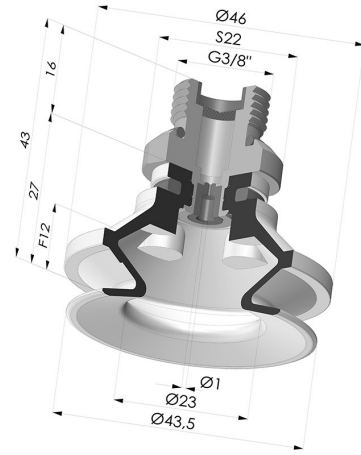

TECHNICAL INFORMATION

Range :	Suction cup
Category :	With bellows
Series :	91
Height (in mm) :	43
Shape :	1.5 Bellows
Contact lip diameter :	40 mm
inner barrel diameter :	Male G3/8"
Number of bellows :	1.5 Bellows
Horizontal force :	57 N
Vertical force :	28.5 N
Arrow :	12 mm

Variants:

Variant reference:
91 40NI 38D-2-GIC

- Color: Black
- Matter: Nitrile
- Shore Hardness: SH50

Variant reference:
91 40SL 38D-2-GIC

- Color: Red food-grade CE certification
- Matter: Silicone
- Shore Hardness: SH60

Variant reference:
91 40SLT 38D-2-GIC

- Color: Translucent
- CE food certified
- Matter: Silicone
- Shore Hardness: SH60

Related products:

Bellows Suction Cup 1.5 folds Series 91, Ø 40 mm

Product reference: 91 40-- A

Separable Male Fitting 3/8G - with Spray Nozzle

Product reference: 9M38-2-GIC