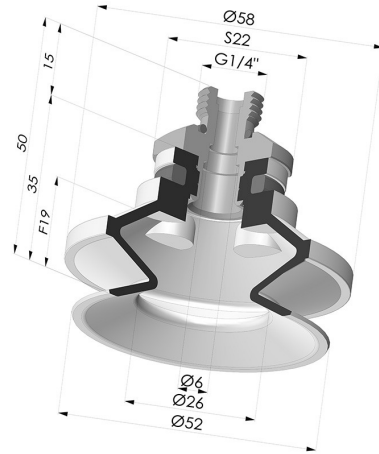

TECHNICAL INFORMATION

Range :	Suction cup
Category :	With bellows
Series :	91
Height (in mm) :	50
Shape :	1.5 Bellows
Contact lip diameter :	50 mm
inner barrel diameter :	Male G1/4"
Number of bellows :	1.5 Bellows
Horizontal force :	82 N
Vertical force :	41 N
Arrow :	19 mm

Variants:

Variant reference:
91 50NI 14D-2

- Color: Black
- Matter: Nitrile
- Shore Hardness: SH50

Variant reference:
91 50SL 14D-2

- Color: Red food-grade CE certification
- Matter: Silicone
- Shore Hardness: SH60

Variant reference:
91 50TPU 14D-2

- Color: Translucent
- Matter: Thermoplastic
- Shore Hardness: SH70

Related products:

Bellows Suction Cup 1.5 folds Series 91, Ø 50 mm

Product reference: 91 50-- A

Separable Male Fitting 1/4G