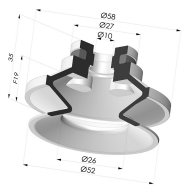

TECHNICAL INFORMATION

Range :	Suction cup
Category :	With bellows
Series :	91
Height (in mm) :	50
Shape :	1.5 Bellows
Contact lip diameter :	50 mm
inner barrel diameter :	Male G1/4"
Number of bellows :	1.5 Bellows
Horizontal force :	82 N
Vertical force :	41 N
Arrow :	19 mm

Variant reference:
91 50TPU 14D-2

- Color: Translucent
- Matter: Thermoplastic
- Shore Hardness: SH70

Related products:

Bellows Suction Cup 1.5 folds Series 91, Ø 50 mm

Product reference: 91 50-- A

Separable Male Fitting 1/4G