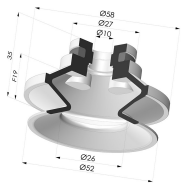

TECHNICAL INFORMATION

Range :	Suction cup
Category :	With bellows
Series :	91
Height (in mm) :	50
Shape :	1.5 Bellows
Contact lip diameter :	50 mm
inner barrel diameter :	Male G1/4"
Number of bellows :	1.5 Bellows
Horizontal force :	82 N
Vertical force :	41 N
Arrow :	19 mm

Variant reference:
91 50TPU 14D-2-F

- Color: Translucent
- Matter: Thermoplastic
- Shore Hardness: SH70

Related products:

Bellows Suction Cup 1.5 folds Series 91, Ø 50 mm

Product reference: 91 50-- A

Separable Male Fitting 1/4G - with Filter