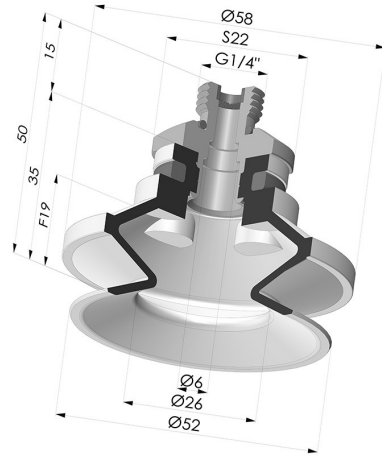

TECHNICAL INFORMATION

Range :	Suction cup
Category :	With bellows
Series :	91
Height (in mm) :	50
Shape :	1.5 Bellows
Contact lip diameter :	50 mm
inner barrel diameter :	Male G1/4"
Number of bellows :	1.5 Bellows
Horizontal force :	82 N
Vertical force :	41 N
Arrow :	19 mm

Variants:

Variant reference:
91 50NI 14D-2-F

- Color: Black
- Matter: Nitrile
- Shore Hardness: SH50

Variant reference:
91 50SL 14D-2-F

- Color: Red food-grade CE certification
- Matter: Silicone
- Shore Hardness: SH60

Variant reference:
91 50TPU 14D-2-F

- Color: Translucent
- Matter: Thermoplastic
- Shore Hardness: SH70

Related products:

Bellows Suction Cup 1.5 folds Series 91, Ø 50 mm

Product reference: 91 50-- A

Separable Male Fitting 1/4G - with Filter