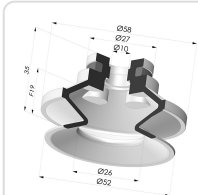

TECHNICAL INFORMATION

Range :	Suction cup
Category :	With bellows
Series :	91
Height (in mm) :	50
Shape :	1.5 Bellows
Contact lip diameter :	50 mm
inner barrel diameter :	Male G1/4"
Number of bellows :	1.5 Bellows
Horizontal force :	82 N
Vertical force :	41 N
Arrow :	19 mm

Variants:

Variant reference:
91 50NI 14D-2-GIC

- Color: Black
- Matter: Nitrile
- Shore Hardness: SH50

Variant reference:
91 50SL 14D-2-GIC

- Color: Red food-grade CE certification
- Matter: Silicone
- Shore Hardness: SH60

Variant reference:
91 50SLT 14D-2-GIC

- Color: Translucent
- CE food certified
- Matter: Silicone
- Shore Hardness: SH60

Related products:

Bellows Suction Cup 1.5 folds Series 91, Ø 50 mm

Product reference: 91 50-- A

Separable Male Fitting 1/4G - with Spray Nozzle

Product reference: 9G14-2-GIC