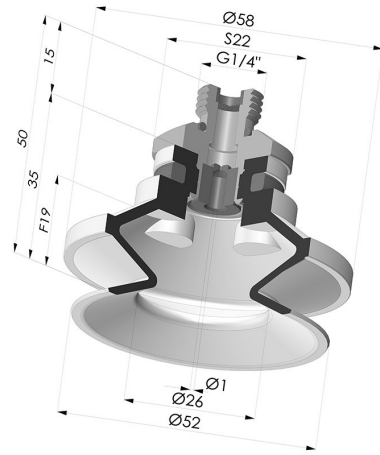

TECHNICAL INFORMATION

Range :	Suction cup
Category :	With bellows
Series :	91
Height (in mm) :	50
Shape :	1.5 Bellows
Contact lip diameter :	50 mm
inner barrel diameter :	Male G1/4"
Number of bellows :	1.5 Bellows
Horizontal force :	82 N
Vertical force :	41 N
Arrow :	19 mm

Variants:

Variant reference:
91 50NI 14D-2-GIC

- Color: Black
- Matter: Nitrile
- Shore Hardness: SH50

Variant reference:
91 50SL 14D-2-GIC

- Color: Red food-grade CE certification
- Matter: Silicone
- Shore Hardness: SH60

Variant reference:
91 50SLT 14D-2-GIC

- Color: Translucent
- CE food certified
- Matter: Silicone
- Shore Hardness: SH60

Related products:

Bellows Suction Cup 1.5 folds Series 91, Ø 50 mm

Product reference: 91 50-- A

Separable Male Fitting 1/4G - with Spray Nozzle

Product reference: 9G14-2-GIC