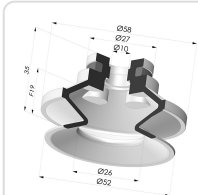

TECHNICAL INFORMATION

Range :	Suction cup
Category :	With bellows
Series :	91
Height (in mm) :	51
Shape :	1.5 Bellows
Contact lip diameter :	50 mm
inner barrel diameter :	Male G3/8"
Number of bellows :	1.5 Bellows
Horizontal force :	82 N
Vertical force :	41 N
Arrow :	19 mm

Variants:

Variant reference:
91 50NI 38D-2-GIC

- Color: Black
- Matter: Nitrile
- Shore Hardness: SH50

Variant reference:
91 50SL 38D-2-GIC

- Color: Red food-grade CE certification
- Matter: Silicone
- Shore Hardness: SH60

Variant reference:
91 50SLT 38D-2-GIC

- Color: Translucent
- CE food certified
- Matter: Silicone
- Shore Hardness: SH60

Related products:

Bellows Suction Cup 1.5 folds Series 91, Ø 50 mm

Product reference: 91 50-- A

Separable Male Fitting 3/8G - with Spray Nozzle

Product reference: 9G38-2-GIC