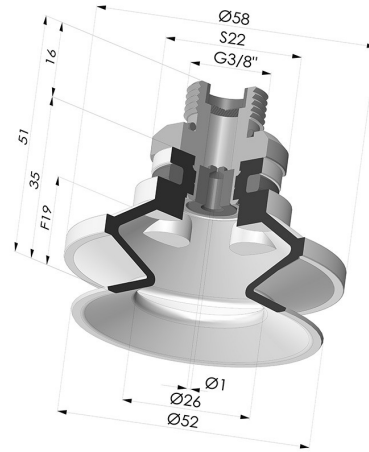

TECHNICAL INFORMATION

Range :	Suction cup
Category :	With bellows
Series :	91
Height (in mm) :	51
Shape :	1.5 Bellows
Contact lip diameter :	50 mm
inner barrel diameter :	Male G3/8"
Number of bellows :	1.5 Bellows
Horizontal force :	82 N
Vertical force :	41 N
Arrow :	19 mm

Variants:

Variant reference:
91 50NI 38D-2-GIC

- Color: Black
- Matter: Nitrile
- Shore Hardness: SH50

Variant reference:
91 50SL 38D-2-GIC

- Color: Red food-grade CE certification
- Matter: Silicone
- Shore Hardness: SH60

Variant reference:
91 50SLT 38D-2-GIC

- Color: Translucent
- CE food certified
- Matter: Silicone
- Shore Hardness: SH60

Related products:

Bellows Suction Cup 1.5 folds Series 91, Ø 50 mm

Product reference: 91 50-- A

Separable Male Fitting 3/8G - with Spray Nozzle

Product reference: 9G38-2-GIC