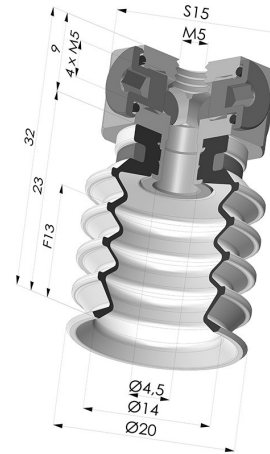

TECHNICAL INFORMATION

Range :	Suction cup
Category :	With bellows
Series :	92
Height (in mm) :	32
Shape :	4.5 Bellows
Contact lip diameter :	20 mm
inner barrel diameter :	M5
Number of bellows :	4.5 Bellows
Horizontal force :	11.5 N
Vertical force :	6 N
Arrow :	13 mm

Variants:

Variant reference:

92 20NI FM5BD

- Color: Black
- Matter: Nitrile
- Shore Hardness: SH70

Variant reference:

92 20SL FM5BD

- Color: Red food-grade CE certification
- Matter: Silicone
- Shore Hardness: SH60

Variant reference:

92 20SLT FM5BD

- Color: Translucent
- CE food certified
- Matter: Silicone
- Shore Hardness: SH60

Related products:

Bellows Suction Cup 4.5 folds Series 92, Ø 20 mm

Product reference: 92 20-- A

Inner Reinforcement Ring - OD 17.5 mm

Product reference: A20