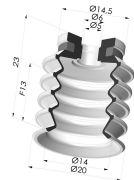

TECHNICAL INFORMATION

Range :	Suction cup
Category :	With bellows
Series :	92
Height (in mm) :	32
Shape :	4.5 Bellows
Contact lip diameter :	20 mm
inner barrel diameter :	M5
Number of bellows :	4.5 Bellows
Horizontal force :	11.5 N
Vertical force :	6 N
Arrow :	13 mm

Variant reference:

92 20SLT FM5BD

- Color: Translucent
- CE food certified
- Matter: Silicone
- Shore Hardness: SH60

Related products:

Bellows Suction Cup 4.5 folds Series 92, Ø 20 mm

Product reference: 92 20-- A

Inner Reinforcement Ring - OD 17.5 mm

Product reference: A20