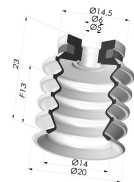

TECHNICAL INFORMATION

Range :	Suction cup
Category :	With bellows
Series :	92
Height (in mm) :	29
Shape :	4.5 Bellows
Contact lip diameter :	20 mm
inner barrel diameter :	M5
Number of bellows :	4.5 Bellows
Horizontal force :	11.5 N
Vertical force :	6 N
Arrow :	13 mm

Variant reference:

92 20SLT FM5GIC

- Color: Translucent
- CE food certified
- Matter: Silicone
- Shore Hardness: SH60

Related products:

Bellows Suction Cup 4.5 folds Series 92, Ø 20 mm

Product reference: 92 20-- A

Inner Reinforcement Ring - OD 17.5 mm

Product reference: A20

Separable Female Fitting M5 - with Spray Nozzle

Product reference: 9PM5-2-GIC