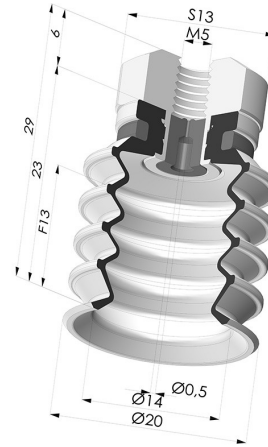

TECHNICAL INFORMATION

Range :	Suction cup
Category :	With bellows
Series :	92
Height (in mm) :	29
Shape :	4.5 Bellows
Contact lip diameter :	20 mm
inner barrel diameter :	M5
Number of bellows :	4.5 Bellows
Horizontal force :	11.5 N
Vertical force :	6 N
Arrow :	13 mm

Variants:

Variant reference:

92 20NI FM5GIC

- Color: Black
- Matter: Nitrile
- Shore Hardness: SH70

Variant reference:

92 20SL FM5GIC

- Color: Red food-grade CE certification
- Matter: Silicone
- Shore Hardness: SH60

Variant reference:

92 20SLT FM5GIC

- Color: Translucent
- CE food certified
- Matter: Silicone
- Shore Hardness: SH60

Related products:

Bellows Suction Cup 4.5 folds Series 92, Ø 20 mm

Product reference: 92 20-- A

Inner Reinforcement Ring - OD 17.5 mm

Product reference: A20

Separable Female Fitting M5 - with Spray Nozzle

Product reference: 9PM5-2-GIC