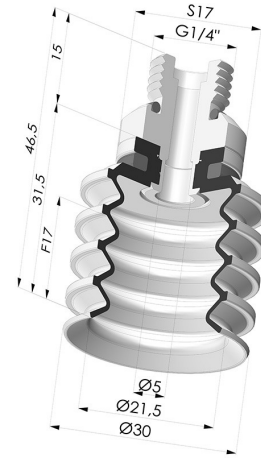

TECHNICAL INFORMATION

Range :	Suction cup
Category :	With bellows
Series :	92
Height (in mm) :	46.5
Shape :	4.5 Bellows
Contact lip diameter :	30 mm
inner barrel diameter :	Male G1/4"
Number of bellows :	4.5 Bellows
Horizontal force :	29 N
Vertical force :	14.5 N
Arrow :	17 mm

Variants:

Variant reference:
92 30NI 14D-2

- Color: Black
- Matter: Nitrile
- Shore Hardness: SH70

Variant reference:
92 30SL 14D-2

- Color: Red food-grade CE certification
- Matter: Silicone
- Shore Hardness: SH60

Variant reference:
92 30SLT 14D-2

- Color: Translucent
- CE food certified
- Matter: Silicone
- Shore Hardness: SH60

Variant reference:
92 30SLBLEU 14D-2

- Color: Blue food-grade CE certification
- Matter: Silicone
- Shore Hardness: SH60

Related products:

Bellows Suction Cup 4.5 folds Series 92, Ø 30 mm
 Product reference: 92 30-- A

Inner Reinforcement Ring - OD 26.6 mm
 Product reference: A30

Separable Male Fitting 1/4G
 Product reference: 9M14-2