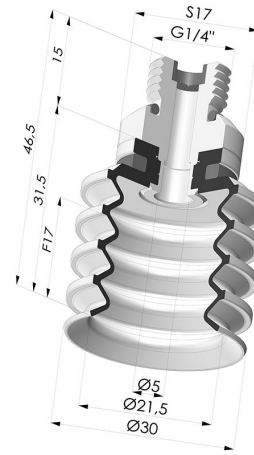

**TECHNICAL INFORMATION**

<b>Range :</b>	Suction cup
<b>Category :</b>	With bellows
<b>Series :</b>	92
<b>Shape :</b>	4.5 Bellows
<b>Contact lip diameter :</b>	30 mm
<b>Number of bellows :</b>	4.5 Bellows
<b>Horizontal force :</b>	29 N
<b>Vertical force :</b>	14.5 N
<b>Arrow :</b>	17 mm

**Variants:**

- Variant reference:  
**92 30NI 14D-2-F**
- Color: Black
  - Matter: Nitrile
  - Shore Hardness: SH70

- Variant reference:  
**92 30SL 14D-2-F**
- Color: Red food-grade CE certification
  - Matter: Silicone
  - Shore Hardness: SH60

- Variant reference:  
**92 30SLT 14D-2-F**
- Color: Translucent
  - CE food certified
  - Matter: Silicone
  - Shore Hardness: SH60

**Related products:**

**Bellows Suction Cup 4.5 folds Series 92, Ø 30 mm**

Product reference: 92 30-- A

**Inner Reinforcement Ring - OD 26.6 mm**

Product reference: A30

**Separable Male Fitting 1/4G - with Filter**

Product reference: 9M14-2-F