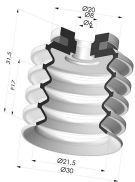

**TECHNICAL INFORMATION**

<b>Range :</b>	Suction cup
<b>Category :</b>	With bellows
<b>Series :</b>	92
<b>Shape :</b>	4.5 Bellows
<b>Contact lip diameter :</b>	30 mm
<b>Number of bellows :</b>	4.5 Bellows
<b>Horizontal force :</b>	29 N
<b>Vertical force :</b>	14.5 N
<b>Arrow :</b>	17 mm

**Variants:**

- Variant reference:  
**92 30NI 14D-2-F**
- Color: Black
  - Matter: Nitrile
  - Shore Hardness: SH70

- Variant reference:  
**92 30SL 14D-2-F**
- Color: Red food-grade CE certification
  - Matter: Silicone
  - Shore Hardness: SH60

- Variant reference:  
**92 30SLT 14D-2-F**
- Color: Translucent
  - CE food certified
  - Matter: Silicone
  - Shore Hardness: SH60

**Related products:**

**Bellows Suction Cup 4.5 folds Series 92, Ø 30 mm**

Product reference: 92 30-- A

**Inner Reinforcement Ring - OD 26.6 mm**

Product reference: A30

**Separable Male Fitting 1/4G - with Filter**

Product reference: 9M14-2-F