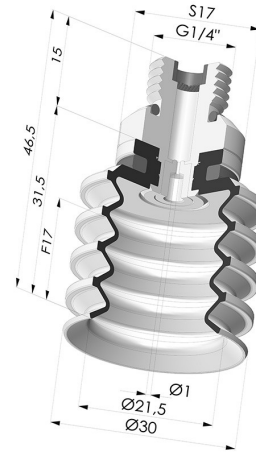

TECHNICAL INFORMATION

Range :	Suction cup
Category :	With bellows
Series :	92
Height (in mm) :	46.5
Shape :	4.5 Bellows
Contact lip diameter :	30 mm
inner barrel diameter :	Male G1/4"
Number of bellows :	4.5 Bellows
Horizontal force :	29 N
Vertical force :	14.5 N
Arrow :	17 mm

Variants:

Variant reference:
92 30NI 14D-2-GIC

- Color: Black
- Matter: Nitrile
- Shore Hardness: SH70

Variant reference:
92 30SL 14D-2-GIC

- Color: Red food-grade CE certification
- Matter: Silicone
- Shore Hardness: SH60

Variant reference:
92 30SLT 14D-2-GIC

- Color: Translucent
- CE food certified
- Matter: Silicone
- Shore Hardness: SH60

Related products:

Bellows Suction Cup 4.5 folds Series 92, Ø 30 mm

Product reference: 92 30-- A

Inner Reinforcement Ring - OD 26.6 mm

Product reference: A30

Separable Male Fitting 1/4G - with Spray Nozzle

Product reference: 9M14-2-GIC