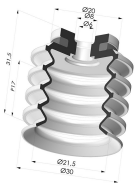

TECHNICAL INFORMATION

Range :	Suction cup
Category :	With bellows
Series :	92
Height (in mm) :	46.5
Shape :	4.5 Bellows
Contact lip diameter :	30 mm
inner barrel diameter :	Male G1/4"
Number of bellows :	4.5 Bellows
Horizontal force :	29 N
Vertical force :	14.5 N
Arrow :	17 mm

Variant reference:
92 30SLT 14D-2-GIC

- Color: Translucent
- CE food certified
- Matter: Silicone
- Shore Hardness: SH60

Related products:

Bellows Suction Cup 4.5 folds Series 92, Ø 30 mm

Product reference: 92 30-- A

Inner Reinforcement Ring - OD 26.6 mm

Product reference: A30

Separable Male Fitting 1/4G - with Spray Nozzle

Product reference: 9M14-2-GIC