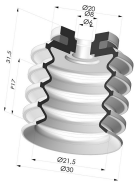

TECHNICAL INFORMATION

Range :	Suction cup
Category :	With bellows
Series :	92
Height (in mm) :	39.5
Shape :	4.5 Bellows
Contact lip diameter :	30 mm
inner barrel diameter :	Female G1/8"
Number of bellows :	4.5 Bellows
Horizontal force :	29 N
Vertical force :	14.5 N
Arrow :	17 mm

Variant reference:
92 30SLT 18D-2

- Color: Translucent
- CE food certified
- Matter: Silicone
- Shore Hardness: SH60

Variant reference:
92 30SLBLEU 18D-2

- Color: Blue food-grade CE certification
- Matter: Silicone
- Shore Hardness: SH60

Related products:

Bellows Suction Cup 4.5 folds Series 92, Ø 30 mm

Product reference: 92 30-- A

Inner Reinforcement Ring - OD 26.6 mm

Product reference: A30

Separable Female Fitting 1/8G

Product reference: 9M18-2