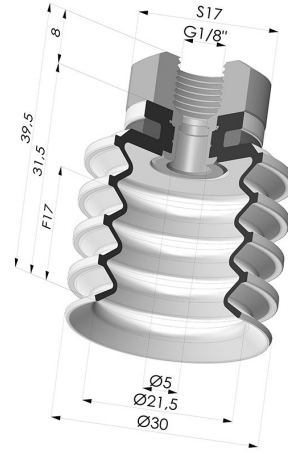

TECHNICAL INFORMATION

Range :	Suction cup
Category :	With bellows
Series :	92
Height (in mm) :	39.5
Shape :	4.5 Bellows
Contact lip diameter :	30 mm
inner barrel diameter :	Female G1/8"
Number of bellows :	4.5 Bellows
Horizontal force :	29 N
Vertical force :	14.5 N
Arrow :	17 mm

Variants:

Variant reference:
92 30NI 18D-2

- Color: Black
- Matter: Nitrile
- Shore Hardness: SH70

Variant reference:
92 30SL 18D-2

- Color: Red food-grade CE certification
- Matter: Silicone
- Shore Hardness: SH60

Variant reference:
92 30SLT 18D-2

- Color: Translucent
- CE food certified
- Matter: Silicone
- Shore Hardness: SH60

Variant reference:
92 30SLBLEU 18D-2

- Color: Blue food-grade CE certification
- Matter: Silicone
- Shore Hardness: SH60

Related products:

Bellows Suction Cup 4.5 folds Series 92, Ø 30 mm

Product reference: 92 30-- A

Inner Reinforcement Ring - OD 26.6 mm

Product reference: A30

Separable Female Fitting 1/8G

Product reference: 9M18-2