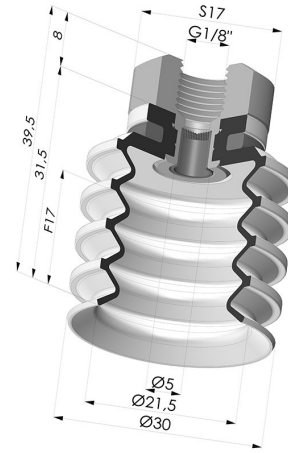

TECHNICAL INFORMATION

Range :	Suction cup
Category :	With bellows
Series :	92
Height (in mm) :	39.5
Shape :	4.5 Bellows
Contact lip diameter :	30 mm
inner barrel diameter :	Female G1/8"
Number of bellows :	4.5 Bellows
Horizontal force :	29 N
Vertical force :	14.5 N
Arrow :	17 mm

Variants:

Variant reference:
92 30NI 18D-2-F

- Color: Black
- Matter: Nitrile
- Shore Hardness: SH70

Variant reference:
92 30SL 18D-2-F

- Color: Red food-grade CE certification
- Matter: Silicone
- Shore Hardness: SH60

Variant reference:
92 30SLT 18D-2-F

- Color: Translucent
- CE food certified
- Matter: Silicone
- Shore Hardness: SH60

Related products:

Bellows Suction Cup 4.5 folds Series 92, Ø 30 mm

Product reference: 92 30-- A

Inner Reinforcement Ring - OD 26.6 mm

Product reference: A30

Separable Female Fitting 1/8G - with Filter

Product reference: 9M18-2-F