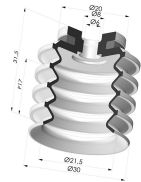

TECHNICAL INFORMATION

Range :	Suction cup
Category :	With bellows
Series :	92
Height (in mm) :	39.5
Shape :	4.5 Bellows
Contact lip diameter :	30 mm
inner barrel diameter :	Female G1/8"
Number of bellows :	4.5 Bellows
Horizontal force :	29 N
Vertical force :	14.5 N
Arrow :	17 mm

Variants:

Variant reference:
92 30NI 18D-2-F

- Color: Black
- Matter: Nitrile
- Shore Hardness: SH70

Variant reference:
92 30SL 18D-2-F

- Color: Red food-grade CE certification
- Matter: Silicone
- Shore Hardness: SH60

Variant reference:
92 30SLT 18D-2-F

- Color: Translucent
- CE food certified
- Matter: Silicone
- Shore Hardness: SH60

Related products:

Bellows Suction Cup 4.5 folds Series 92, Ø 30 mm

Product reference: 92 30-- A

Inner Reinforcement Ring - OD 26.6 mm

Product reference: A30

Separable Female Fitting 1/8G - with Filter

Product reference: 9M18-2-F