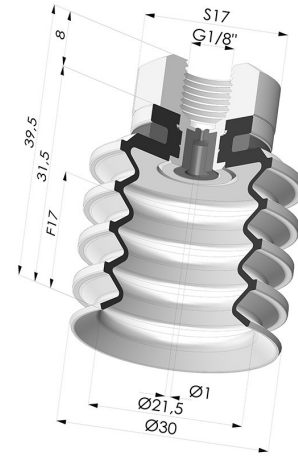

**TECHNICAL INFORMATION**

<b>Range :</b>	Suction cup
<b>Category :</b>	With bellows
<b>Series :</b>	92
<b>Height (in mm) :</b>	39.5
<b>Shape :</b>	4.5 Bellows
<b>Contact lip diameter :</b>	30 mm
<b>inner barrel diameter :</b>	Female G1/8"
<b>Number of bellows :</b>	4.5 Bellows
<b>Horizontal force :</b>	29 N
<b>Vertical force :</b>	14.5 N
<b>Arrow :</b>	17 mm

**Variants:**

Variant reference:  
**92 30NI 18D-2-GIC**

- Color: Black
- Matter: Nitrile
- Shore Hardness: SH70

Variant reference:  
**92 30SL 18D-2-GIC**

- Color: Red food-grade CE certification
- Matter: Silicone
- Shore Hardness: SH60

Variant reference:  
**92 30SLT 18D-2-GIC**

- Color: Translucent
- CE food certified
- Matter: Silicone
- Shore Hardness: SH60

**Related products:**

**Bellows Suction Cup 4.5 folds Series 92, Ø 30 mm**  
 Product reference: 92 30-- A

**Inner Reinforcement Ring - OD 26.6 mm**  
 Product reference: A30

**Separable Female Fitting 1/8G - with Spray Nozzle**  
 Product reference: 9M18-2-GIC