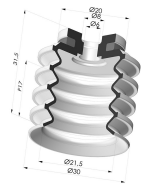

TECHNICAL INFORMATION

Range :	Suction cup
Category :	With bellows
Series :	92
Height (in mm) :	47.5
Shape :	4.5 Bellows
Contact lip diameter :	30 mm
inner barrel diameter :	Male G3/8"
Number of bellows :	4.5 Bellows
Horizontal force :	29 N
Vertical force :	14.5 N
Arrow :	17 mm

Variants:

Variant reference:
92 30NI 38D-2

- Color: Black
- Matter: Nitrile
- Shore Hardness: SH70

Variant reference:
92 30SL 38D-2

- Color: Red food-grade CE certification
- Matter: Silicone
- Shore Hardness: SH60

Variant reference:
92 30SLT 38D-2

- Color: Translucent
- CE food certified
- Matter: Silicone
- Shore Hardness: SH60

Related products:

Bellows Suction Cup 4.5 folds Series 92, Ø 30 mm

Product reference: 92 30-- A

Inner Reinforcement Ring - OD 26.6 mm

Product reference: A30

Separable Male Fitting 3/8G

Product reference: 9M38-2