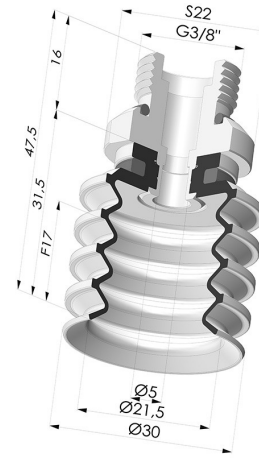

TECHNICAL INFORMATION

Range :	Suction cup
Category :	With bellows
Series :	92
Height (in mm) :	47.5
Shape :	4.5 Bellows
Contact lip diameter :	30 mm
inner barrel diameter :	Male G3/8"
Number of bellows :	4.5 Bellows
Horizontal force :	29 N
Vertical force :	14.5 N
Arrow :	17 mm

Variants:

Variant reference:
92 30NI 38D-2

- Color: Black
- Matter: Nitrile
- Shore Hardness: SH70

Variant reference:
92 30SL 38D-2

- Color: Red food-grade CE certification
- Matter: Silicone
- Shore Hardness: SH60

Variant reference:
92 30SLT 38D-2

- Color: Translucent
- CE food certified
- Matter: Silicone
- Shore Hardness: SH60

Related products:

Bellows Suction Cup 4.5 folds Series 92, Ø 30 mm

Product reference: 92 30-- A

Inner Reinforcement Ring - OD 26.6 mm

Product reference: A30

Separable Male Fitting 3/8G

Product reference: 9M38-2