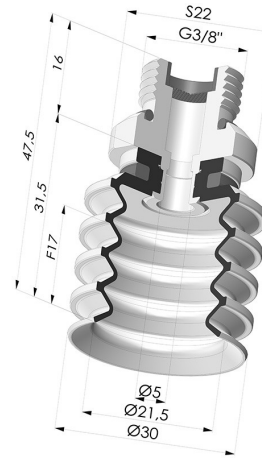

TECHNICAL INFORMATION

Range :	Suction cup
Category :	With bellows
Series :	92
Height (in mm) :	47.5
Shape :	4.5 Bellows
Contact lip diameter :	30 mm
inner barrel diameter :	Male G3/8"
Number of bellows :	4.5 Bellows
Horizontal force :	29 N
Vertical force :	14.5 N
Arrow :	17 mm

Variants:

Variant reference:
92 30NI 38D-2-F

- Color: Black
- Matter: Nitrile
- Shore Hardness: SH70

Variant reference:
92 30SL 38D-2-F

- Color: Red food-grade CE certification
- Matter: Silicone
- Shore Hardness: SH60

Variant reference:
92 30SLT 38D-2-F

- Color: Translucent
- CE food certified
- Matter: Silicone
- Shore Hardness: SH60

Related products:

Bellows Suction Cup 4.5 folds Series 92, Ø 30 mm

Product reference: 92 30-- A

Inner Reinforcement Ring - OD 26.6 mm

Product reference: A30

Separable Male Fitting 3/8G - with Filter

Product reference: 9M38-2-F