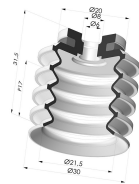

TECHNICAL INFORMATION

Range :	Suction cup
Category :	With bellows
Series :	92
Height (in mm) :	47.5
Shape :	4.5 Bellows
Contact lip diameter :	30 mm
inner barrel diameter :	Male G3/8"
Number of bellows :	4.5 Bellows
Horizontal force :	29 N
Vertical force :	14.5 N
Arrow :	17 mm

Variants:

Variant reference:
92 30NI 38D-2-F

- Color: Black
- Matter: Nitrile
- Shore Hardness: SH70

Variant reference:
92 30SL 38D-2-F

- Color: Red food-grade CE certification
- Matter: Silicone
- Shore Hardness: SH60

Variant reference:
92 30SLT 38D-2-F

- Color: Translucent
- CE food certified
- Matter: Silicone
- Shore Hardness: SH60

Related products:

Bellows Suction Cup 4.5 folds Series 92, Ø 30 mm

Product reference: 92 30-- A

Inner Reinforcement Ring - OD 26.6 mm

Product reference: A30

Separable Male Fitting 3/8G - with Filter

Product reference: 9M38-2-F