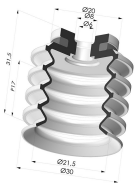

**TECHNICAL INFORMATION**

|                                |              |
|--------------------------------|--------------|
| <b>Range :</b>                 | Suction cup  |
| <b>Category :</b>              | With bellows |
| <b>Series :</b>                | 92           |
| <b>Height (in mm) :</b>        | 47.5         |
| <b>Shape :</b>                 | 4.5 Bellows  |
| <b>Contact lip diameter :</b>  | 30 mm        |
| <b>inner barrel diameter :</b> | Male G3/8"   |
| <b>Number of bellows :</b>     | 4.5 Bellows  |
| <b>Horizontal force :</b>      | 29 N         |
| <b>Vertical force :</b>        | 14.5 N       |
| <b>Arrow :</b>                 | 17 mm        |

**Variants:**

Variant reference:  
**92 30NI 38D-2-GIC**

- Color: Black
- Matter: Nitrile
- Shore Hardness: SH70

Variant reference:  
**92 30SL 38D-2-GIC**

- Color: Red food-grade CE certification
- Matter: Silicone
- Shore Hardness: SH60

Variant reference:  
**92 30SLT 38D-2-GIC**

- Color: Translucent
- CE food certified
- Matter: Silicone
- Shore Hardness: SH60

**Related products:**

**Bellows Suction Cup 4.5 folds Series 92, Ø 30 mm**

Product reference: 92 30-- A

**Inner Reinforcement Ring - OD 26.6 mm**

Product reference: A30

**Separable Male Fitting 3/8G - with Spray Nozzle**

Product reference: 9M38-2-GIC