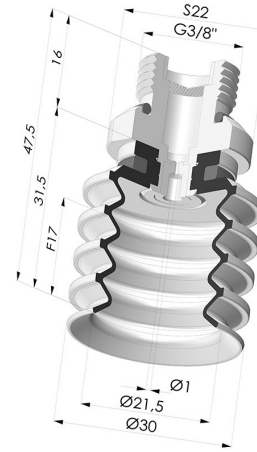

**TECHNICAL INFORMATION**

|                                |              |
|--------------------------------|--------------|
| <b>Range :</b>                 | Suction cup  |
| <b>Category :</b>              | With bellows |
| <b>Series :</b>                | 92           |
| <b>Height (in mm) :</b>        | 47.5         |
| <b>Shape :</b>                 | 4.5 Bellows  |
| <b>Contact lip diameter :</b>  | 30 mm        |
| <b>inner barrel diameter :</b> | Male G3/8"   |
| <b>Number of bellows :</b>     | 4.5 Bellows  |
| <b>Horizontal force :</b>      | 29 N         |
| <b>Vertical force :</b>        | 14.5 N       |
| <b>Arrow :</b>                 | 17 mm        |

**Variants:**

Variant reference:  
**92 30NI 38D-2-GIC**

- Color: Black
- Matter: Nitrile
- Shore Hardness: SH70

Variant reference:  
**92 30SL 38D-2-GIC**

- Color: Red food-grade CE certification
- Matter: Silicone
- Shore Hardness: SH60

Variant reference:  
**92 30SLT 38D-2-GIC**

- Color: Translucent
- CE food certified
- Matter: Silicone
- Shore Hardness: SH60

**Related products:**

**Bellows Suction Cup 4.5 folds Series 92, Ø 30 mm**

Product reference: 92 30-- A

**Inner Reinforcement Ring - OD 26.6 mm**

Product reference: A30

**Separable Male Fitting 3/8G - with Spray Nozzle**

Product reference: 9M38-2-GIC