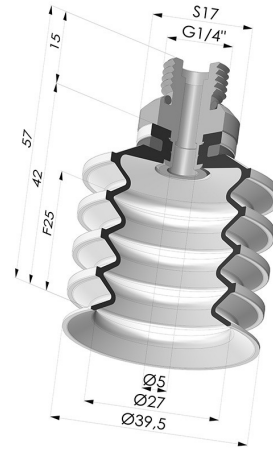

TECHNICAL INFORMATION

Range :	Suction cup
Category :	With bellows
Series :	92
Height (in mm) :	57
Shape :	4.5 Bellows
Contact lip diameter :	40 mm
inner barrel diameter :	Male G1/4"
Number of bellows :	4.5 Bellows
Horizontal force :	51 N
Vertical force :	25.5 N
Arrow :	25 mm

Variants:

Variant reference:
92 40SL 14D-2

- Color: Red food-grade CE certification
 - Matter: Silicone
 - Shore Hardness: SH60

Variant reference:
92 40SLT 14D-2

- Color: Translucent
 - CE food certified
 - Matter: Silicone
- Shore Hardness: SH60

Variant reference:
92 40NI 14D-2

- Color: Black
 - Matter: Nitrile
- Shore Hardness: SH50

Related products:

Bellows Suction Cup 4.5 folds Series 92, Ø 40 mm
 Product reference: 92 40-- A

Inner Reinforcement Ring - OD 35.8 mm
 Product reference: A40

Separable Male Fitting 1/4G
 Product reference: 9M14-2