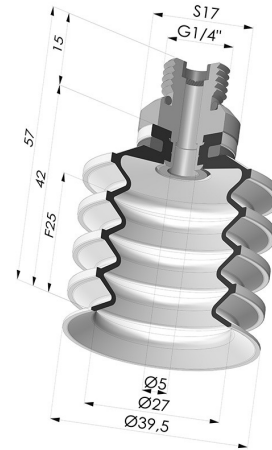

TECHNICAL INFORMATION

Range :	Suction cup
Category :	With bellows
Series :	92
Height (in mm) :	57
Shape :	4.5 Bellows
Contact lip diameter :	40 mm
inner barrel diameter :	Female G1/4"
Number of bellows :	4.5 Bellows
Horizontal force :	51 N
Vertical force :	25.5 N
Arrow :	25 mm

Variants:

Variant reference:
92 40SL 14D-2-F

- Color: Red food-grade CE certification
 - Matter: Silicone
 - Shore Hardness: SH60

Variant reference:
92 40SLT 14D-2-F

- Color: Translucent
 - CE food certified
 - Matter: Silicone
- Shore Hardness: SH60

Variant reference:
92 40NI 14D-2-F

- Color: Black
 - Matter: Nitrile
- Shore Hardness: SH50

Related products:

Bellows Suction Cup 4.5 folds Series 92, Ø 40 mm
 Product reference: 92 40-- A

Inner Reinforcement Ring - OD 35.8 mm
 Product reference: A40

Separable Male Fitting 1/4G - with Filter
 Product reference: 9M14-2-F