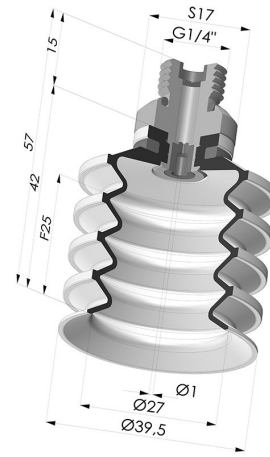

TECHNICAL INFORMATION

Range :	Suction cup
Category :	With bellows
Series :	92
Height (in mm) :	57
Shape :	4.5 Bellows
Contact lip diameter :	40 mm
inner barrel diameter :	Male G1/4"
Number of bellows :	4.5 Bellows
Horizontal force :	51 N
Vertical force :	25.5 N
Arrow :	25 mm

Variants:

Variant reference:
92 40SL 14D-2-GIC

- Color: Red food-grade CE certification
- Matter: Silicone
- Shore Hardness: SH60

Variant reference:
92 40SLT 14D-2-GIC

- Color: Translucent
- CE food certified
- Matter: Silicone
- Shore Hardness: SH60

Variant reference:
92 40NI 14D-2-GIC

- Color: Black
- Matter: Nitrile
- Shore Hardness: SH50

Related products:

Bellows Suction Cup 4.5 folds Series 92, Ø 40 mm
 Product reference: 92 40-- A

Inner Reinforcement Ring - OD 35.8 mm
 Product reference: A40

Separable Male Fitting 1/4G - with Spray Nozzle
 Product reference: 9M14-2-GIC