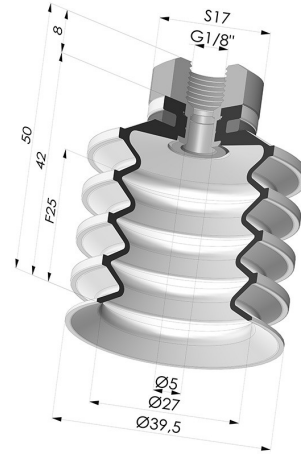

TECHNICAL INFORMATION

Range :	Suction cup
Category :	With bellows
Series :	92
Height (in mm) :	50
Shape :	4.5 Bellows
Contact lip diameter :	40 mm
inner barrel diameter :	Female G1/8"
Number of bellows :	4.5 Bellows
Horizontal force :	51 N
Vertical force :	25.5 N
Arrow :	25 mm

Variants:

Variant reference:
92 40SL 18D-2

- Color: Red food-grade CE certification
 - Matter: Silicone
 - Shore Hardness: SH60

Variant reference:
92 40SLT 18D-2

- Color: Translucent
 - CE food certified
 - Matter: Silicone
- Shore Hardness: SH60

Variant reference:
92 40NI 18D-2

- Color: Black
 - Matter: Nitrile
- Shore Hardness: SH50

Related products:

Bellows Suction Cup 4.5 folds Series 92, Ø 40 mm
 Product reference: 92 40-- A

Inner Reinforcement Ring - OD 35.8 mm
 Product reference: A40

Separable Female Fitting 1/8G
 Product reference: 9M18-2