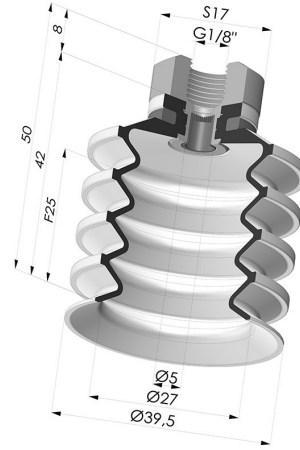

TECHNICAL INFORMATION

Range :	Suction cup
Category :	With bellows
Series :	92
Height (in mm) :	50
Shape :	4.5 Bellows
Contact lip diameter :	40 mm
inner barrel diameter :	Female G1/8"
Number of bellows :	4.5 Bellows
Horizontal force :	51 N
Vertical force :	25.5 N
Arrow :	25 mm

Variants:

Variant reference:
92 40SL 18D-2-F

- Color: Red food-grade CE certification
 - Matter: Silicone
 - Shore Hardness: SH60

Variant reference:
92 40SLT 18D-2-F

- Color: Translucent
 - CE food certified
 - Matter: Silicone
- Shore Hardness: SH60

Variant reference:
92 40NI 18D-2-F

- Color: Black
 - Matter: Nitrile
- Shore Hardness: SH50

Related products:

Bellows Suction Cup 4.5 folds Series 92, Ø 40 mm
 Product reference: 92 40-- A

Inner Reinforcement Ring - OD 35.8 mm
 Product reference: A40

Separable Female Fitting 1/8G - with Filter
 Product reference: 9M18-2-F