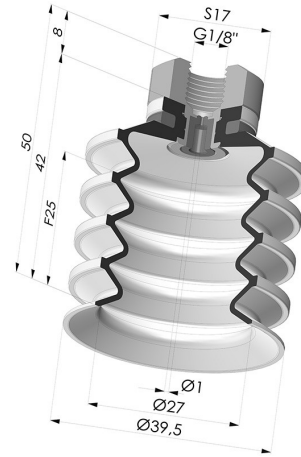

TECHNICAL INFORMATION

Range :	Suction cup
Category :	With bellows
Series :	92
Height (in mm) :	50
Shape :	4.5 Bellows
Contact lip diameter :	40 mm
inner barrel diameter :	Female G1/8"
Number of bellows :	4.5 Bellows
Horizontal force :	51 N
Vertical force :	25.5 N
Arrow :	25 mm

Variants:

Variant reference:
92 40SL 18D-2-GIC

- Color: Red food-grade CE certification
- Matter: Silicone
- Shore Hardness: SH60

Variant reference:
92 40SLT 18D-2-GIC

- Color: Translucent
- CE food certified
- Matter: Silicone
- Shore Hardness: SH60

Variant reference:
92 40NI 18D-2-GIC

- Color: Black
- Matter: Nitrile
- Shore Hardness: SH50

Related products:

Bellows Suction Cup 4.5 folds Series 92, Ø 40 mm
 Product reference: 92 40-- A

Inner Reinforcement Ring - OD 35.8 mm
 Product reference: A40

Separable Female Fitting 1/8G - with Spray Nozzle
 Product reference: 9M18-2-GIC