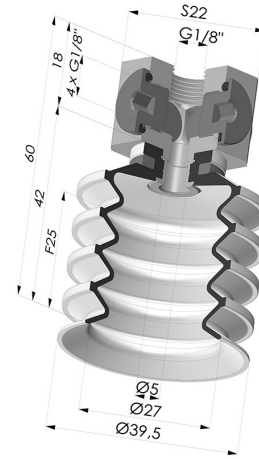

TECHNICAL INFORMATION

Range :	Suction cup
Category :	With bellows
Series :	92
Height (in mm) :	60
Shape :	4.5 Bellows
Contact lip diameter :	40 mm
inner barrel diameter :	Female G1/8"
Number of bellows :	4.5 Bellows
Horizontal force :	51 N
Vertical force :	25.5 N
Arrow :	25 mm

Variants:

Variant reference:
92 40SL 18D-3-BD

- Color: Red food-grade CE certification
- Matter: Silicone
- Shore Hardness: SH60

Variant reference:
92 40SLT 18D-3-BD

- Color: Translucent
- CE food certified
- Matter: Silicone
- Shore Hardness: SH60

Variant reference:
92 40NI 18D-3-BD

- Color: Black
- Matter: Nitrile
- Shore Hardness: SH50

Related products:

Bellows Suction Cup 4.5 folds Series 92, Ø 40 mm
 Product reference: 92 40-- A

Inner Reinforcement Ring - OD 35.8 mm
 Product reference: A40

Separable Female Fitting 1/8G - with 5 Outputs
 Product reference: 9M18-3