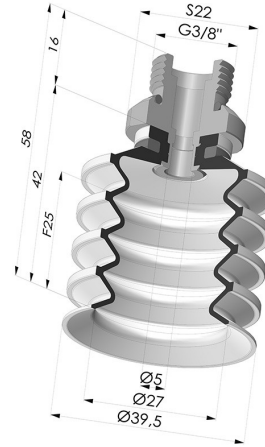

TECHNICAL INFORMATION

Range :	Suction cup
Category :	With bellows
Series :	92
Height (in mm) :	58
Shape :	4.5 Bellows
Contact lip diameter :	40 mm
inner barrel diameter :	Male G3/8"
Number of bellows :	4.5 Bellows
Horizontal force :	51 N
Vertical force :	25.5 N
Arrow :	25 mm

Variants:

Variant reference:
92 40SL 38D-2

- Color: Red food-grade CE certification
 - Matter: Silicone
 - Shore Hardness: SH60

Variant reference:
92 40SLT 38D-2

- Color: Translucent
 - CE food certified
 - Matter: Silicone
- Shore Hardness: SH60

Variant reference:
92 40NI 38D-2

- Color: Black
 - Matter: Nitrile
- Shore Hardness: SH50

Related products:

Bellows Suction Cup 4.5 folds Series 92, Ø 40 mm
 Product reference: 92 40-- A

Inner Reinforcement Ring - OD 35.8 mm
 Product reference: A40

Separable Male Fitting 3/8G
 Product reference: 9M38-2