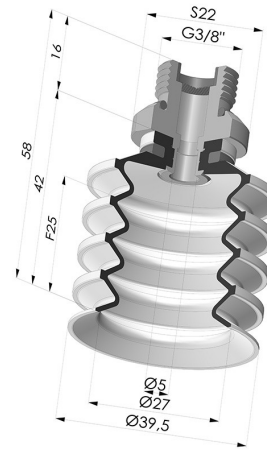

**TECHNICAL INFORMATION**

<b>Range :</b>	Suction cup
<b>Category :</b>	With bellows
<b>Series :</b>	92
<b>Height (in mm) :</b>	58
<b>Shape :</b>	4.5 Bellows
<b>Contact lip diameter :</b>	40 mm
<b>inner barrel diameter :</b>	Male G3/8"
<b>Number of bellows :</b>	4.5 Bellows
<b>Horizontal force :</b>	51 N
<b>Vertical force :</b>	25.5 N
<b>Arrow :</b>	25 mm

**Variants:**

Variant reference:  
**92 40SL 38D-2-F**

- Color: Red food-grade CE certification
  - Matter: Silicone
  - Shore Hardness: SH60

Variant reference:  
**92 40SLT 38D-2-F**

- Color: Translucent
  - CE food certified
  - Matter: Silicone
- Shore Hardness: SH60

Variant reference:  
**92 40NI 38D-2-F**

- Color: Black
  - Matter: Nitrile
- Shore Hardness: SH50

**Related products:**

**Bellows Suction Cup 4.5 folds Series 92, Ø 40 mm**

Product reference: 92 40-- A

**Inner Reinforcement Ring - OD 35.8 mm**

Product reference: A40

**Separable Male Fitting 3/8G - with Filter**

Product reference: 9M38-2-F