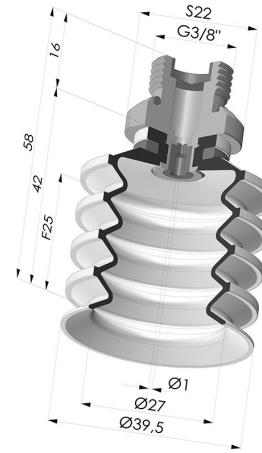

TECHNICAL INFORMATION

Range :	Suction cup
Category :	With bellows
Series :	92
Height (in mm) :	58
Shape :	4.5 Bellows
Contact lip diameter :	40 mm
inner barrel diameter :	Male G3/8"
Number of bellows :	4.5 Bellows
Horizontal force :	51 N
Vertical force :	25.5 N
Arrow :	25 mm

Variants:

Variant reference:
92 40SL 38D-2-GIC

- Color: Red food-grade CE certification
- Matter: Silicone
- Shore Hardness: SH60

Variant reference:
92 40SLT 38D-2-GIC

- Color: Translucent
- CE food certified
- Matter: Silicone
- Shore Hardness: SH60

Variant reference:
92 40NI 38D-2-GIC

- Color: Black
- Matter: Nitrile
- Shore Hardness: SH50

Related products:

Bellows Suction Cup 4.5 folds Series 92, Ø 40 mm
 Product reference: 92 40-- A

Inner Reinforcement Ring - OD 35.8 mm
 Product reference: A40

Separable Male Fitting 3/8G - with Spray Nozzle
 Product reference: 9M38-2-GIC