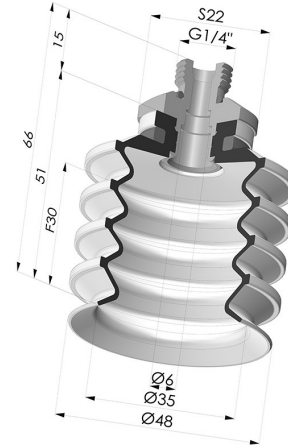

TECHNICAL INFORMATION

Range :	Suction cup
Category :	With bellows
Series :	92
Height (in mm) :	66
Shape :	4.5 Bellows
Contact lip diameter :	50 mm
inner barrel diameter :	Male G1/4"
Number of bellows :	4.5 Bellows
Horizontal force :	77 N
Vertical force :	38.5 N
Arrow :	30 mm

Variants:

Variant reference:
92 50SL 14D-2

- Color: Red food-grade CE certification
 - Matter: Silicone
 - Shore Hardness: SH60

Variant reference:
92 50SLT 14D-2

- Color: Translucent
 - CE food certified
 - Matter: Silicone
- Shore Hardness: SH60

Variant reference:
92 50NI 14D-2

- Color: Black
 - Matter: Nitrile
- Shore Hardness: SH50

Related products:

Bellows Suction Cup 4.5 folds Series 92, Ø 50 mm

Product reference: 92 50-- A

Inner Reinforcement Ring - OD 45.5 mm

Product reference: A50

Separable Male Fitting 1/4G

Product reference: 9G14-2