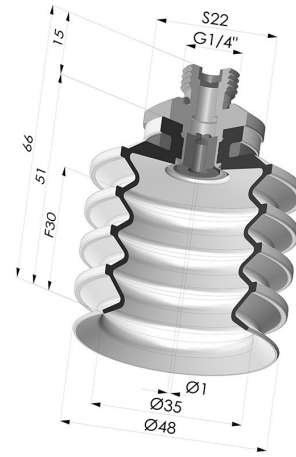

TECHNICAL INFORMATION

Range :	Suction cup
Category :	With bellows
Series :	92
Height (in mm) :	66
Shape :	4.5 Bellows
Contact lip diameter :	50 mm
inner barrel diameter :	Male G1/4"
Number of bellows :	4.5 Bellows
Horizontal force :	77 N
Vertical force :	38.5 N
Arrow :	30 mm

Variants:

Variant reference:
92 50SL 14D-2-GIC

- Color: Red food-grade CE certification
- Matter: Silicone
- Shore Hardness: SH60

Variant reference:
92 50SLT 14D-2-GIC

- Color: Translucent
- CE food certified
- Matter: Silicone
- Shore Hardness: SH60

Variant reference:
92 50NI 14D-2-GIC

- Color: Black
- Matter: Nitrile
- Shore Hardness: SH50

Related products:

Bellows Suction Cup 4.5 folds Series 92, Ø 50 mm
 Product reference: 92 50-- A

Inner Reinforcement Ring - OD 45.5 mm
 Product reference: A50

Separable Male Fitting 1/4G - with Spray Nozzle
 Product reference: 9G14-2-GIC