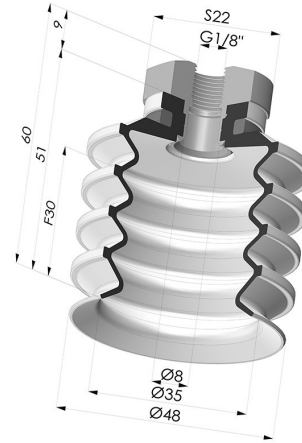

TECHNICAL INFORMATION

Range :	Suction cup
Category :	With bellows
Series :	92
Height (in mm) :	60
Shape :	4.5 Bellows
Contact lip diameter :	50 mm
inner barrel diameter :	Female G1/8"
Number of bellows :	4.5 Bellows
Horizontal force :	77 N
Vertical force :	38.5 N
Arrow :	30 mm

Variants:

Variant reference:
92 50SL 18D-2

- Color: Red food-grade CE certification
 - Matter: Silicone
 - Shore Hardness: SH60

Variant reference:
92 50SLT 18D-2

- Color: Translucent
 - CE food certified
 - Matter: Silicone
- Shore Hardness: SH60

Variant reference:
92 50NI 18D-2

- Color: Black
 - Matter: Nitrile
- Shore Hardness: SH50

Related products:

Bellows Suction Cup 4.5 folds Series 92, Ø 50 mm
 Product reference: 92 50-- A

Inner Reinforcement Ring - OD 45.5 mm
 Product reference: A50

Separable Female Fitting 1/8G
 Product reference: 9G18-2