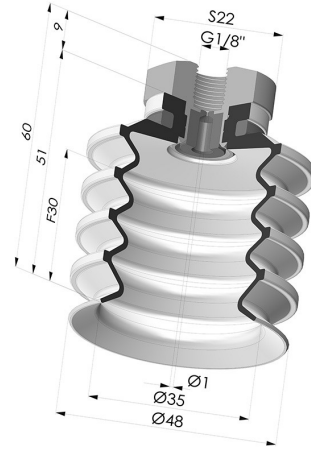

TECHNICAL INFORMATION

Range :	Suction cup
Category :	With bellows
Series :	92
Height (in mm) :	60
Shape :	4.5 Bellows
Contact lip diameter :	50 mm
inner barrel diameter :	Female G1/8"
Number of bellows :	4.5 Bellows
Horizontal force :	77 N
Vertical force :	38.5 N
Arrow :	30 mm

Variants:

Variant reference:
92 50SL 18D-2-GIC

- Color: Red food-grade CE certification
- Matter: Silicone
- Shore Hardness: SH60

Variant reference:
92 50SLT 18D-2-GIC

- Color: Translucent
- CE food certified
- Matter: Silicone
- Shore Hardness: SH60

Variant reference:
92 50NI 18D-2-GIC

- Color: Black
- Matter: Nitrile
- Shore Hardness: SH50

Related products:

Bellows Suction Cup 4.5 folds Series 92, Ø 50 mm
 Product reference: 92 50-- A

Inner Reinforcement Ring - OD 45.5 mm
 Product reference: A50

Separable Female Fitting 1/8G - with Spray Nozzle
 Product reference: 9G18-2-GIC