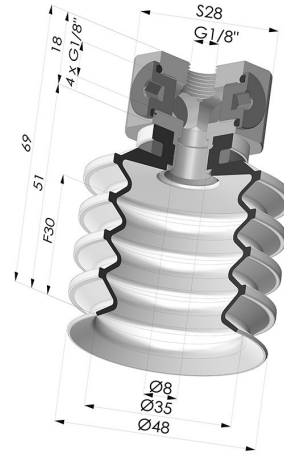

TECHNICAL INFORMATION

Range :	Suction cup
Category :	With bellows
Series :	92
Height (in mm) :	69
Shape :	4.5 Bellows
Contact lip diameter :	50 mm
inner barrel diameter :	Female G1/8"
Number of bellows :	4.5 Bellows
Horizontal force :	77 N
Vertical force :	38.5 N
Arrow :	30 mm

Variants:

Variant reference:
92 50SL 18D-3-BD

- Color: Red food-grade CE certification
- Matter: Silicone
- Shore Hardness: SH60

Variant reference:
92 50SLT 18D-3-BD

- Color: Translucent
- CE food certified
- Matter: Silicone
- Shore Hardness: SH60

Variant reference:
92 50NI 18D-3-BD

- Color: Black
- Matter: Nitrile
- Shore Hardness: SH50

Related products:

Bellows Suction Cup 4.5 folds Series 92, Ø 50 mm
 Product reference: 92 50-- A

Inner Reinforcement Ring - OD 45.5 mm
 Product reference: A50

Separable Female Fitting 1/8G - with 5 Outputs
 Product reference: 9G18-3