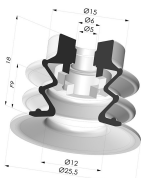

TECHNICAL INFORMATION

Range :	Suction cup
Category :	With bellows
Series :	96
Height (in mm) :	24
Shape :	2.5 Bellows
Contact lip diameter :	25 mm
inner barrel diameter :	M5
Number of bellows :	2.5 Bellows
Horizontal force :	20 N
Vertical force :	10 N
Arrow :	9 mm

Variant reference:
96 25NI FM5

- Color: Black
- Matter: Nitrile
- Shore Hardness: SH50

Variant reference:
96 25NR FM5

- Color: Gray
- Matter: Natural rubber
- Shore Hardness: SH50

Related products:

Bellows Suction Cup 2.5 folds Series 96, Ø 25 mm