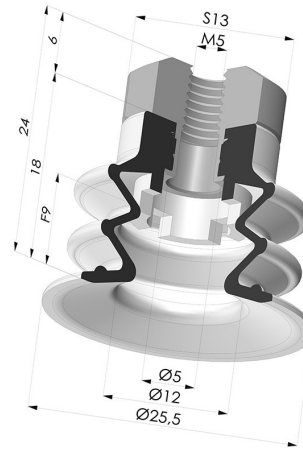

TECHNICAL INFORMATION

Range :	Suction cup
Category :	With bellows
Series :	96
Height (in mm) :	24
Shape :	2.5 Bellows
Contact lip diameter :	25 mm
inner barrel diameter :	M5
Number of bellows :	2.5 Bellows
Horizontal force :	20 N
Vertical force :	10 N
Arrow :	9 mm

Variants:

Variant reference:
96 25SL FM5

- Color: Red food-grade CE certification
- Matter: Silicone
- Shore Hardness: SH60

Variant reference:
96 25SLT FM5

- Color: Translucent
- CE food certified
- Matter: Silicone
- Shore Hardness: SH60

Variant reference:
96 25NI FM5

- Color: Black
- Matter: Nitrile
- Shore Hardness: SH50

Variant reference:
96 25NR FM5

- Color: Gray
- Matter: Natural rubber
- Shore Hardness: SH50

Related products:

Bellows Suction Cup 2.5 folds Series 96, Ø 25 mm

Product reference: 96 25-- A

Separable Female Fitting M5

Product reference: 9PM5-2