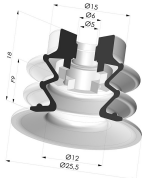

TECHNICAL INFORMATION

Range :	Suction cup
Category :	With bellows
Series :	96
Height (in mm) :	24
Shape :	2.5 Bellows
Contact lip diameter :	25 mm
inner barrel diameter :	M5
Number of bellows :	2.5 Bellows
Horizontal force :	20 N
Vertical force :	10 N
Arrow :	9 mm

Variant reference:
96 25NI FM5F

- Color: Black
- Matter: Nitrile
- Shore Hardness: SH50

Variant reference:
96 25NR FM5F

- Color: Gray
- Matter: Natural rubber
- Shore Hardness: SH50

Related products:

Bellows Suction Cup 2.5 folds Series 96, Ø 25 mm