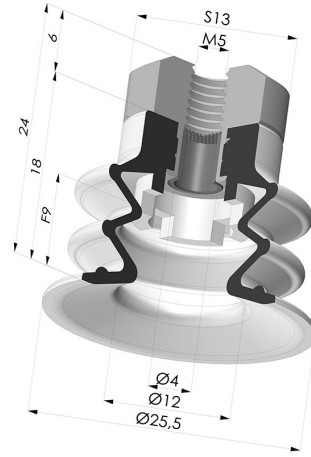

TECHNICAL INFORMATION

Range :	Suction cup
Category :	With bellows
Series :	96
Height (in mm) :	24
Shape :	2.5 Bellows
Contact lip diameter :	25 mm
inner barrel diameter :	M5
Number of bellows :	2.5 Bellows
Horizontal force :	20 N
Vertical force :	10 N
Arrow :	9 mm

Variants:

Variant reference:
96 25SL FM5F

- Color: Red food-grade CE certification
- Matter: Silicone
- Shore Hardness: SH60

Variant reference:
96 25SLT FM5F

- Color: Translucent
- CE food certified
- Matter: Silicone
- Shore Hardness: SH60

Variant reference:
96 25NI FM5F

- Color: Black
- Matter: Nitrile
- Shore Hardness: SH50

Variant reference:
96 25NR FM5F

- Color: Gray
- Matter: Natural rubber
- Shore Hardness: SH50

Related products:

Bellows Suction Cup 2.5 folds Series 96, Ø 25 mm

Product reference: 96 25-- A

Separable Female Fitting M5 - with Filter

Product reference: 9PM5-2-F