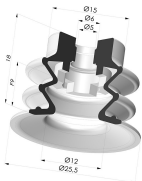

TECHNICAL INFORMATION

Range :	Suction cup
Category :	With bellows
Series :	96
Height (in mm) :	24
Shape :	2.5 Bellows
Contact lip diameter :	25 mm
inner barrel diameter :	M5
Number of bellows :	2.5 Bellows
Horizontal force :	20 N
Vertical force :	10 N
Arrow :	9 mm

Variant reference:
96 25NI FM5GIC

- Color: Black
- Matter: Nitrile
- Shore Hardness: SH50

Variant reference:
96 25NR FM5GIC

- Color: Gray
- Matter: Natural rubber
- Shore Hardness: SH50

Related products:

Bellows Suction Cup 2.5 folds Series 96, Ø 25 mm