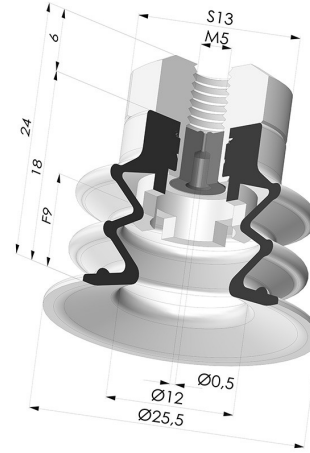

TECHNICAL INFORMATION

Range :	Suction cup
Category :	With bellows
Series :	96
Height (in mm) :	24
Shape :	2.5 Bellows
Contact lip diameter :	25 mm
inner barrel diameter :	M5
Number of bellows :	2.5 Bellows
Horizontal force :	20 N
Vertical force :	10 N
Arrow :	9 mm

Variants:

Variant reference:
96 25SL FM5GIC

- Color: Red food-grade CE certification
- Matter: Silicone
- Shore Hardness: SH60

Variant reference:
96 25SLT FM5GIC

- Color: Translucent
- CE food certified
- Matter: Silicone
- Shore Hardness: SH60

Variant reference:
96 25NI FM5GIC

- Color: Black
- Matter: Nitrile
- Shore Hardness: SH50

Variant reference:
96 25NR FM5GIC

- Color: Gray
- Matter: Natural rubber
- Shore Hardness: SH50

Related products:

Bellows Suction Cup 2.5 folds Series 96, Ø 25 mm

Product reference: 96 25-- A

Separable Female Fitting M5 - with Spray Nozzle

Product reference: 9PM5-2-GIC