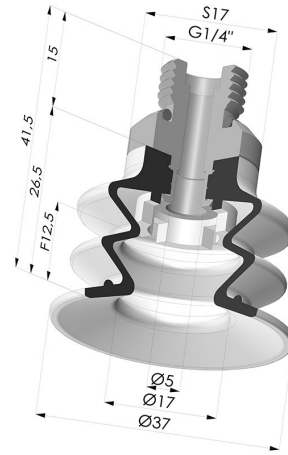

TECHNICAL INFORMATION

Range :	Suction cup
Category :	With bellows
Series :	96
Height (in mm) :	41.5
Shape :	2.5 Bellows
Contact lip diameter :	35 mm
inner barrel diameter :	Male G1/4"
Number of bellows :	2.5 Bellows
Horizontal force :	42 N
Vertical force :	21 N
Arrow :	12.5 mm

Variants:

Variant reference:
96 35SL 14D-2

- Color: Red food-grade CE certification
- Matter: Silicone
- Shore Hardness: SH60

Variant reference:
96 35SLT 14D-2

- Color: Translucent
- CE food certified
- Matter: Silicone
- Shore Hardness: SH60

Variant reference:
96 35NI 14D-2

- Color: Black
- Matter: Nitrile
- Shore Hardness: SH50

Variant reference:
96 35NR 14D-2

- Color: Gray
- Matter: Natural rubber
- Shore Hardness: SH50

Related products:

Bellows Suction Cup 2.5 folds Series 96, Ø 35 mm
 Product reference: 96 35-- A

Separable Male Fitting 1/4G
 Product reference: 9M14-2