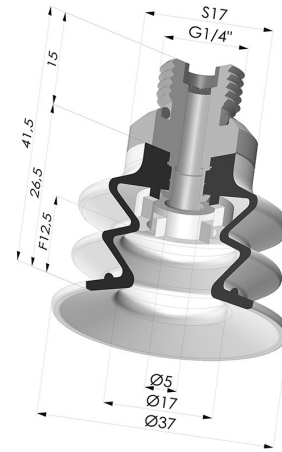

TECHNICAL INFORMATION

Range :	Suction cup
Category :	With bellows
Series :	96
Height (in mm) :	41.5
Shape :	2.5 Bellows
Contact lip diameter :	35 mm
inner barrel diameter :	Male G1/4"
Number of bellows :	2.5 Bellows
Horizontal force :	42 N
Vertical force :	21 N
Arrow :	12.5 mm

Variants:

Variant reference:
96 35SL 14D-2-F

- Color: Red food-grade CE certification
- Matter: Silicone
- Shore Hardness: SH60

Variant reference:
96 35SLT 14D-2-F

- Color: Translucent
- CE food certified
- Matter: Silicone
- Shore Hardness: SH60

Variant reference:
96 35NI 14D-2-F

- Color: Black
- Matter: Nitrile
- Shore Hardness: SH50

Variant reference:
96 35NR 14D-2-F

- Color: Gray
- Matter: Natural rubber
- Shore Hardness: SH50

Related products:

Bellows Suction Cup 2.5 folds Series 96, Ø 35 mm
 Product reference: 96 35-- A

Separable Male Fitting 1/4G - with Filter
 Product reference: 9M14-2-F