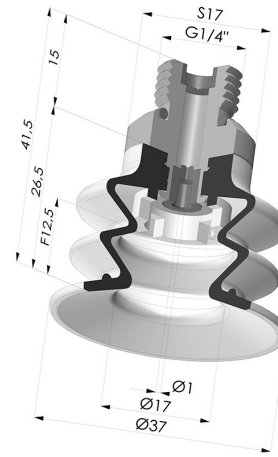

TECHNICAL INFORMATION

Range :	Suction cup
Category :	With bellows
Series :	96
Height (in mm) :	41.5
Shape :	2.5 Bellows
Contact lip diameter :	35 mm
inner barrel diameter :	Male G1/4"
Number of bellows :	2.5 Bellows
Horizontal force :	42 N
Vertical force :	21 N
Arrow :	12.5 mm

Variants:

Variant reference:
96 35SL 14D-2-GIC

- Color: Red food-grade CE certification
- Matter: Silicone
- Shore Hardness: SH60

Variant reference:
96 35SLT 14D-2-GIC

- Color: Translucent
- CE food certified
- Matter: Silicone
- Shore Hardness: SH60

Variant reference:
96 35NI 14D-2-GIC

- Color: Black
- Matter: Nitrile
- Shore Hardness: SH50

Variant reference:
96 35NR 14D-2-GIC

- Color: Gray
- Matter: Natural rubber
- Shore Hardness: SH50

Related products:

Bellows Suction Cup 2.5 folds Series 96, Ø 35 mm

Product reference: 96 35-- A

Separable Male Fitting 1/4G - with Spray Nozzle

Product reference: 9M14-2-GIC