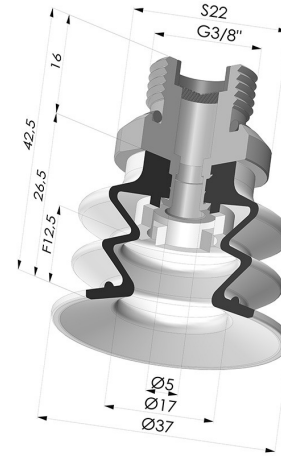

TECHNICAL INFORMATION

Range :	Suction cup
Category :	With bellows
Series :	96
Height (in mm) :	42.5
Shape :	2.5 Bellows
Contact lip diameter :	35 mm
inner barrel diameter :	Male G3/8"
Number of bellows :	2.5 Bellows
Horizontal force :	42 N
Vertical force :	21 N
Arrow :	12.5 mm

Variants:

Variant reference:
96 35SL 38D-2-F

- Color: Red food-grade CE certification
- Matter: Silicone
- Shore Hardness: SH60

Variant reference:
96 35SLT 38D-2-F

- Color: Translucent
- CE food certified
- Matter: Silicone
- Shore Hardness: SH60

Variant reference:
96 35NI 38D-2-F

- Color: Black
- Matter: Nitrile
- Shore Hardness: SH50

Variant reference:
96 35NR 38D-2-F

- Color: Gray
- Matter: Natural rubber
- Shore Hardness: SH50

Related products:

Bellows Suction Cup 2.5 folds Series 96, Ø 35 mm
 Product reference: 96 35-- A

Separable Male Fitting 3/8G - with Filter
 Product reference: 9M38-2-F