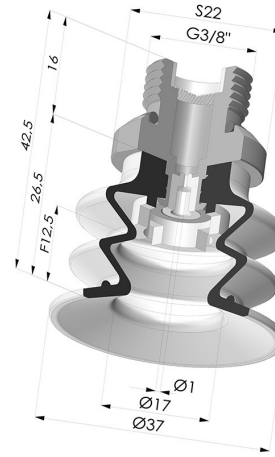

TECHNICAL INFORMATION

Range :	Suction cup
Category :	With bellows
Series :	96
Height (in mm) :	42.5
Shape :	2.5 Bellows
Contact lip diameter :	35 mm
inner barrel diameter :	Male G3/8"
Number of bellows :	2.5 Bellows
Horizontal force :	42 N
Vertical force :	21 N
Arrow :	12.5 mm

Variants:

Variant reference:
96 35SL 38D-2-GIC

- Color: Red food-grade CE certification
- Matter: Silicone
- Shore Hardness: SH60

Variant reference:
96 35SLT 38D-2-GIC

- Color: Translucent
- CE food certified
- Matter: Silicone
- Shore Hardness: SH60

Variant reference:
96 35NI 38D-2-GIC

- Color: Black
- Matter: Nitrile
- Shore Hardness: SH50

Variant reference:
96 35NR 38D-2-GIC

- Color: Gray
- Matter: Natural rubber
- Shore Hardness: SH50

Related products:

Bellows Suction Cup 2.5 folds Series 96, Ø 35 mm

Product reference: 96 35-- A

Separable Male Fitting 3/8G - with Spray Nozzle

Product reference: 9M38-2-GIC