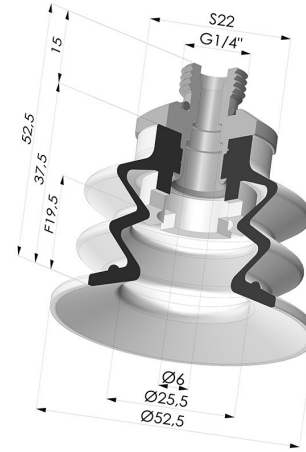

TECHNICAL INFORMATION

Range :	Suction cup
Category :	With bellows
Series :	96
Height (in mm) :	42.5
Shape :	2.5 Bellows
Contact lip diameter :	52 mm
inner barrel diameter :	Male G1/4"
Number of bellows :	2.5 Bellows
Horizontal force :	92 N
Vertical force :	46 N
Arrow :	19.5 mm

Variants:

Variant reference:
96 52SL 14D-2

- Color: Red food-grade CE certification
- Matter: Silicone
- Shore Hardness: SH60

Variant reference:
96 52SLT 14D-2

- Color: Translucent
- CE food certified
- Matter: Silicone
- Shore Hardness: SH60

Variant reference:
96 52NI 14D-2

- Color: Black
- Matter: Nitrile
- Shore Hardness: SH50

Variant reference:
96 52NR 14D-2

- Color: Gray
- Matter: Natural rubber
- Shore Hardness: SH50

Related products:

Bellows Suction Cup 2.5 folds Series 96, Ø 52 mm
 Product reference: 96 52-- A

Separable Male Fitting 1/4G
 Product reference: 9G14-2